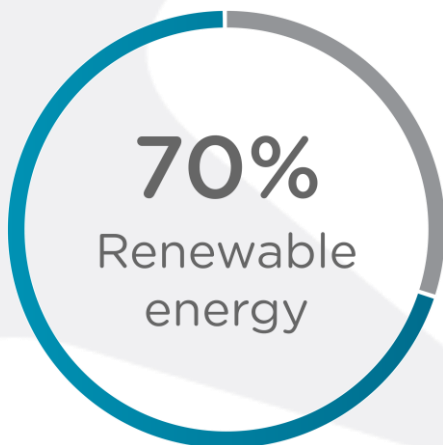

5[★]

NABERS

ENERGY

This certificate certifies that

The GPT Group & ISPT

Achieved 5.0 - star NABERS Energy Base
Building Rating for

Liberty Place 161-163 Castlereagh
Street,

161-163 Castlereagh Street,
SYDNEY, NSW 2000